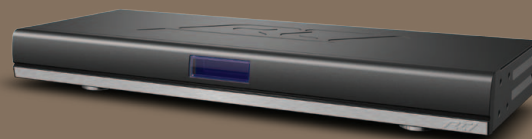

* Utilizing wireless RF control and two-way control with feedback require additional RTI control components (ie. control processor, antenna etc.).