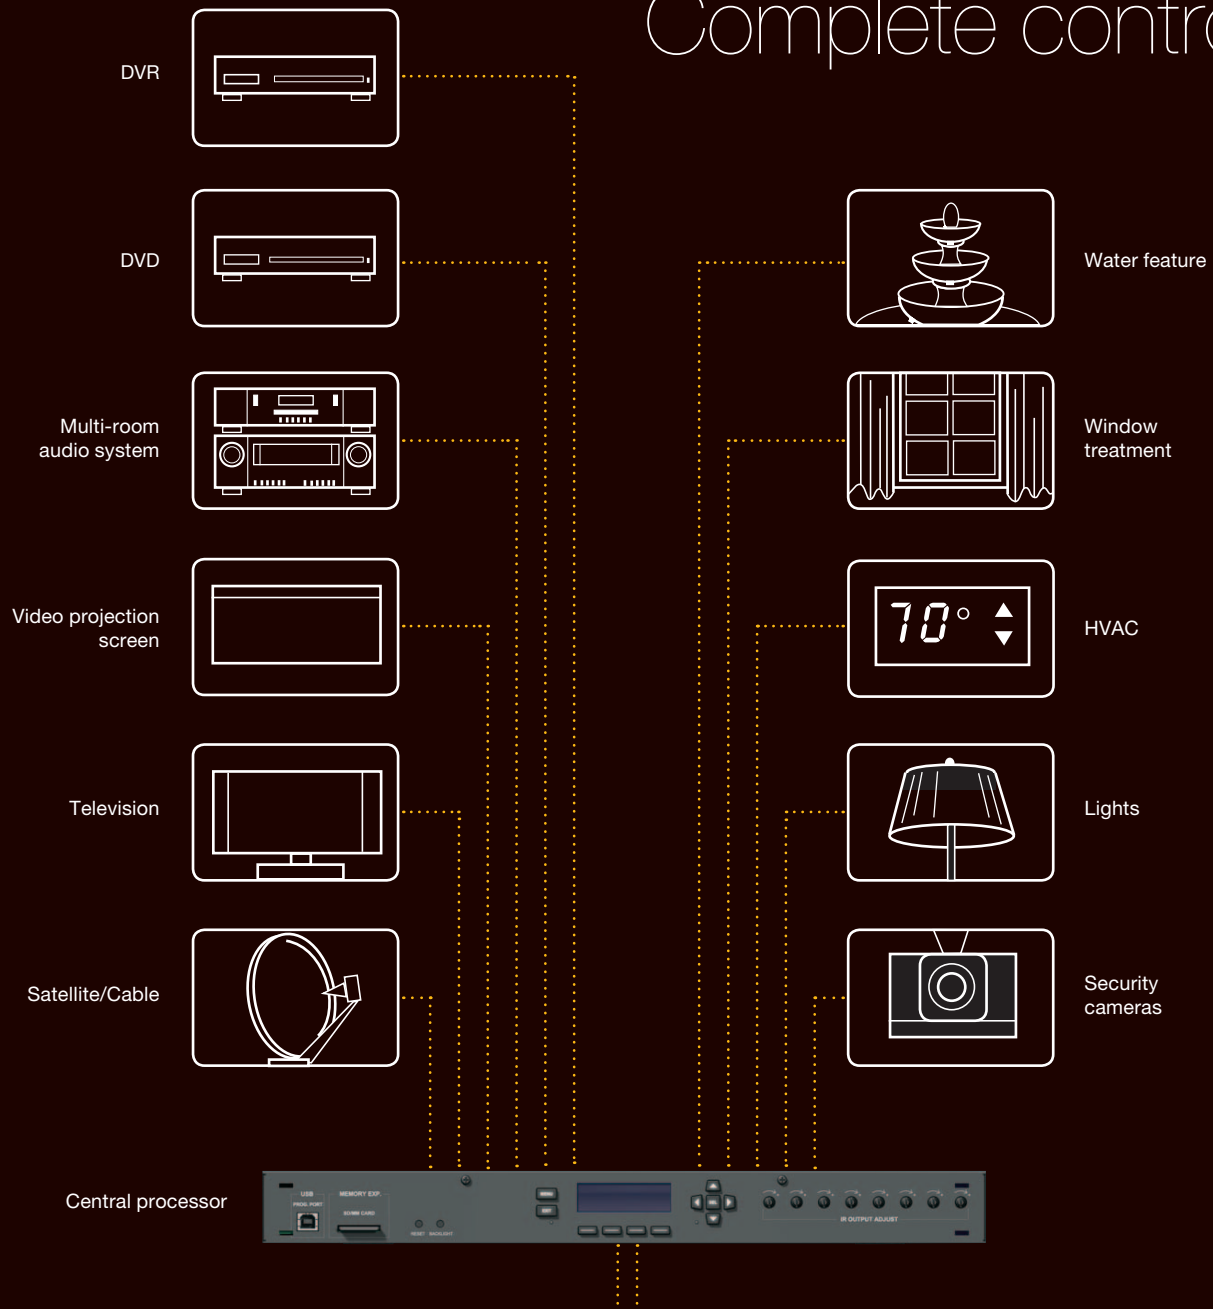

Technology should make life more fulfilling, yet too often we don't dictate the terms of the relationship – our devices do. Now you can operate all your electronics quickly and intuitively with one touch, via RTI system controllers and even from your smart phone, tablet or PC. With RTI's exclusive Integration Designer® software, your system can evolve along with you, so that as your needs change, your control system is always ready to meet them.

Complete control

Complete control of your electronics from any of these devices.